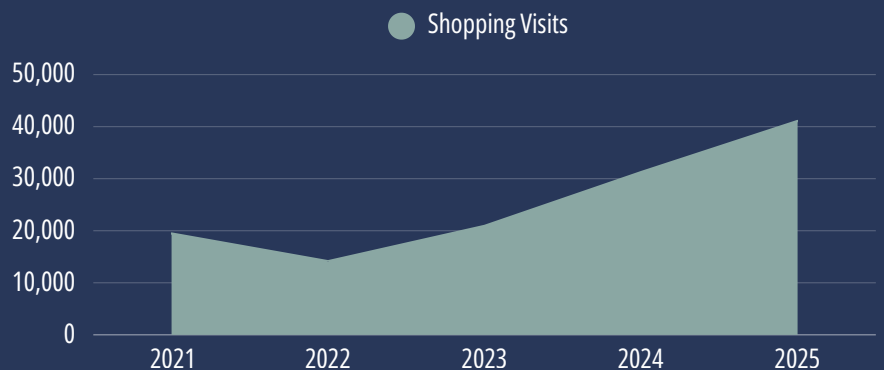

A Culture of Respect

Even with our growth, the heart of Harvest of Hope Pantry remains the same. This culture of kindness is made possible by our dedicated staff and over 648 volunteers who show up week after week to foster a sense of belonging.

As we move into 2026, we remain a reliable source of nutritious food and a place where compassion and dignity set the tone for every visit. We are grateful for your continued partnership as we forge ahead, ensuring that no neighbor has to go without food.

With gratitude,

Chad Molter
Executive Director